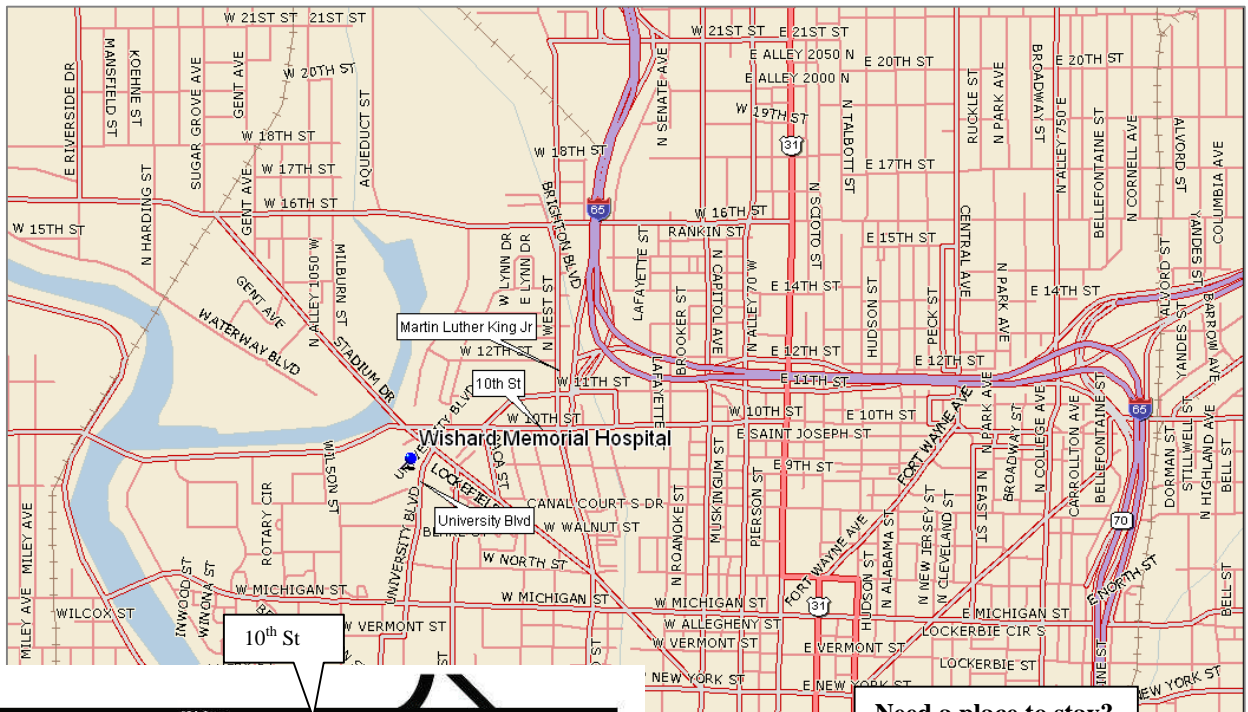

START TIME:

Registration begins at **8:00 AM**

PARKING & DIRECTIONS:

The hospital can be reached by taking I-65 to the Martin Luther King exit (Exit #113 or 114). Go south on Martin Luther King Blvd and turn right at the first light. Follow to W 10th Street. Continue west on West 10th Street and turn left on University and right on Wishard. The Hospital will be on the right and the Parking Garage will be on the left. The fee for parking is $8.00 a day M-F. However, there is a free parking lot at 12th and Indiana and a shuttle that runs every 10 minutes to Wishard. The parking lot is located at 1200 Indiana Ave., and offers many convenient benefits: Close -- only 2 blocks from campus, Safe -- lot has an attendant in the booth, covered shelters and two code blue emergency notification call boxes, Quick -- shuttles generally run on 10 minute (or less) intervals, and Free! The IUPUI shuttle operates from 6 a.m. until 10 p.m. In addition, a Wishard shuttle runs from 6:30 to 7 a.m. and from 8:30 p.m. to 12:30 a.m., Monday through Friday. The following is a link to the shuttle schedule and map: <http://www.parking.iupui.edu/google.maps/transportation.maps.do>.

Enter through the Main Entrance (to the right of the Emergency Room area). The seminar is *planned* to be held in the **OPE T-2008-A/B Classroom**. Look for signs or ask directions to the meeting room.