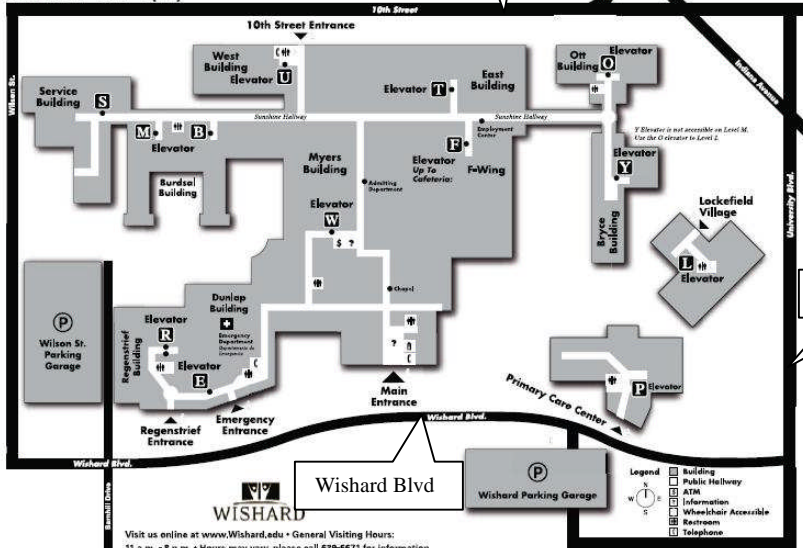

MAIN LEVEL (M)

Need a place to stay?

If you are looking for overnight accommodations, we suggest using www.hotels.com or www.expedia.com. These websites allow you to enter the address where the seminar will be held to locate any hotels in the vicinity. You can then select the hotel that best suits your budget and standards.