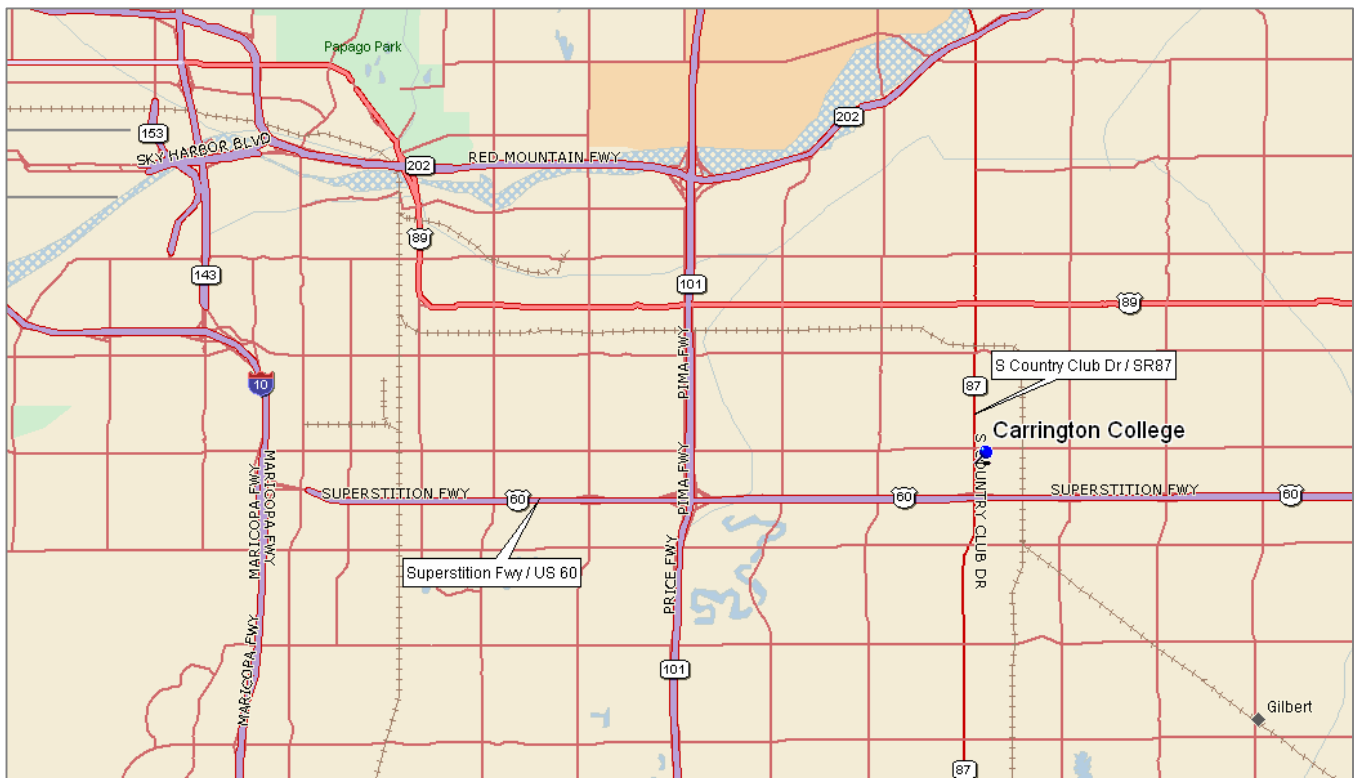

KETTERING NATIONAL SEMINARS – Mesa, Arizona

This map is for the Comprehensive Review on February 27,28,29, March 1, 2012

SEMINAR LOCATION:

**Carrington College
(Formerly Apollo College)**
Mesa Campus
1300 S Country Club Dr.
Mesa, AZ 85210
(480) 831-6585

START TIME:

Registration begins at 8:00 AM

WEBSITE: (<http://carrington.edu/home>)

DIRECTIONS & PARKING:

The review is being held at a satellite location, located at **1300 S. Country Club Drive** in Mesa, which is east of the main campus. The location is within a “strip plaza”. Take I-10 to Exit 154 (US 60). Go east on US 60 (also called Superstition Freeway) to Country Club Drive and turn left (north). Take Country Club Drive to the strip plaza.

Parking is available in front of the building at no charge. The seminar is *planned* to be held in **Respiratory Lecture 1 and 2**. Enter the building and look for signs or ask directions to the meeting room.

Need a place to stay?

If you are looking for overnight accommodations, we suggest using www.hotels.com or www.expedia.com. These websites allow you to enter the address where the seminar will be held to locate any hotels in the vicinity. You can then select the hotel that best suits your budget and standards.