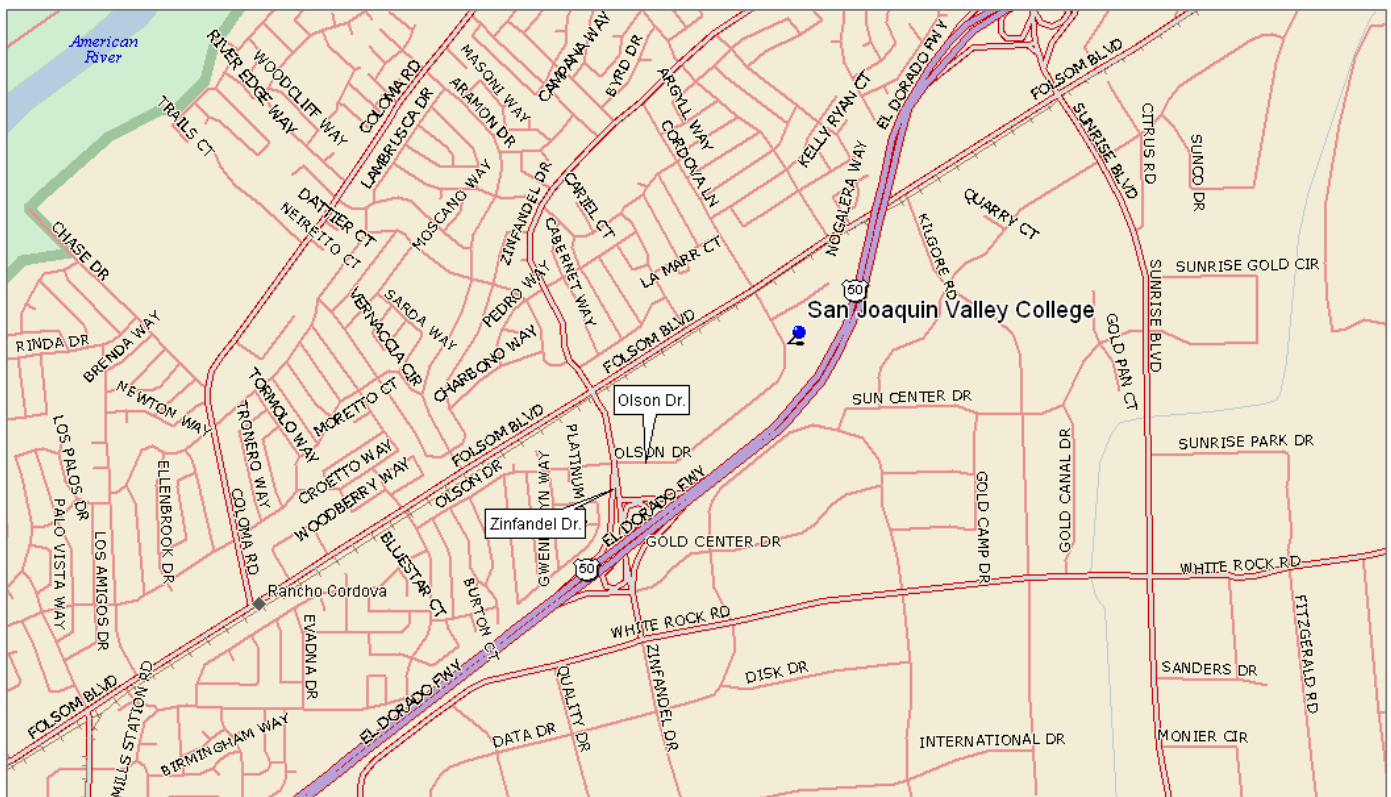

KETTERING NATIONAL SEMINARS – Rancho Cordova, California

This map is for the Comprehensive Review on November 1,2,3,4, 2010

SEMINAR LOCATION:

San Joaquin Valley College
11050 Olson Drive, Suite 100
Rancho Cordova, CA 95670
916-638-7582

START TIME:

Registration begins at 8:00 AM

DIRECTIONS & PARKING: (www.sjvc.edu/campuses/cordova.php)

From Sacramento: Take US 50 East towards Placerville. Take Exit 17 for Zinfandel Dr. Turn left at Zinfandel Dr. Turn right at Olsen Dr.

Seminar attendees must park in the First Covenant Church Parking lot. Parking is free. Seminar attendees must check in at the SJVC Reception desk to receive a visitor's pass. The seminar is *planned* to be held in **RT Lab 1**. Enter the building and look for signs or ask directions to the meeting room.

Need a place to stay?

If you are looking for overnight accommodations, we suggest using www.hotels.com or www.expedia.com. These websites allow you to enter the address where the seminar will be held to locate any hotels in the vicinity. You can then select the hotel that best suits your budget and standards.