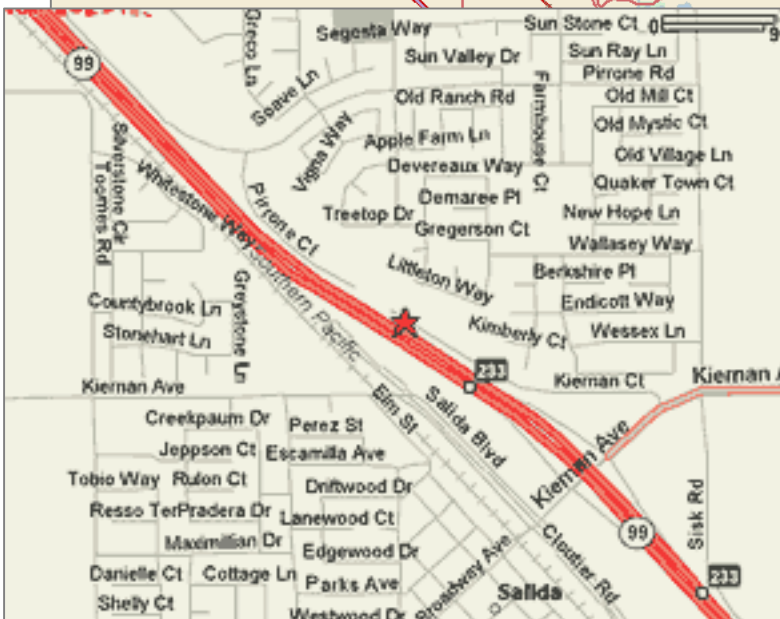

KETTERING NATIONAL SEMINARS – Salida, California

This map is for the Comprehensive Review on February 9,10,11,12, 2011

SEMINAR LOCATION:

Kaplan College
5172 Kiernan Court
Salida, CA 95368
(209) 571-8777

START TIME:

Registration begins at 8:00 AM

DIRECTIONS & PARKING: (<http://getinfo.kaplancollege.com/KaplanCollegePortal/>)

From the South: Take Hwy 99 north. Get off on Kiernan (north of Modesto) and turn right. Take Kiernan to the first left hand turn lane (Kiernan Court) and turn left. Follow Kiernan Court to the end and turn right into the parking lot of Kaplan College.

From the North: Take Hwy 99 south. Go past the town of Ripon and look for the Salida – Kiernan off ramp. Get off on Kiernan and turn left. Take Kiernan over the freeway and turn left at the first left turnout (Kiernan Court). Follow Kiernan Court to the end and turn right into the parking lot of Kaplan College.

Free parking is available on site. Enter the building and look for signs or ask directions to the meeting room.

Need a place to stay?

If you are looking for overnight accommodations, we suggest using www.hotels.com or www.expedia.com. These websites allow you to enter the address where the seminar will be held to locate any hotels in the vicinity. You can then select the hotel that best suits your budget and standards.