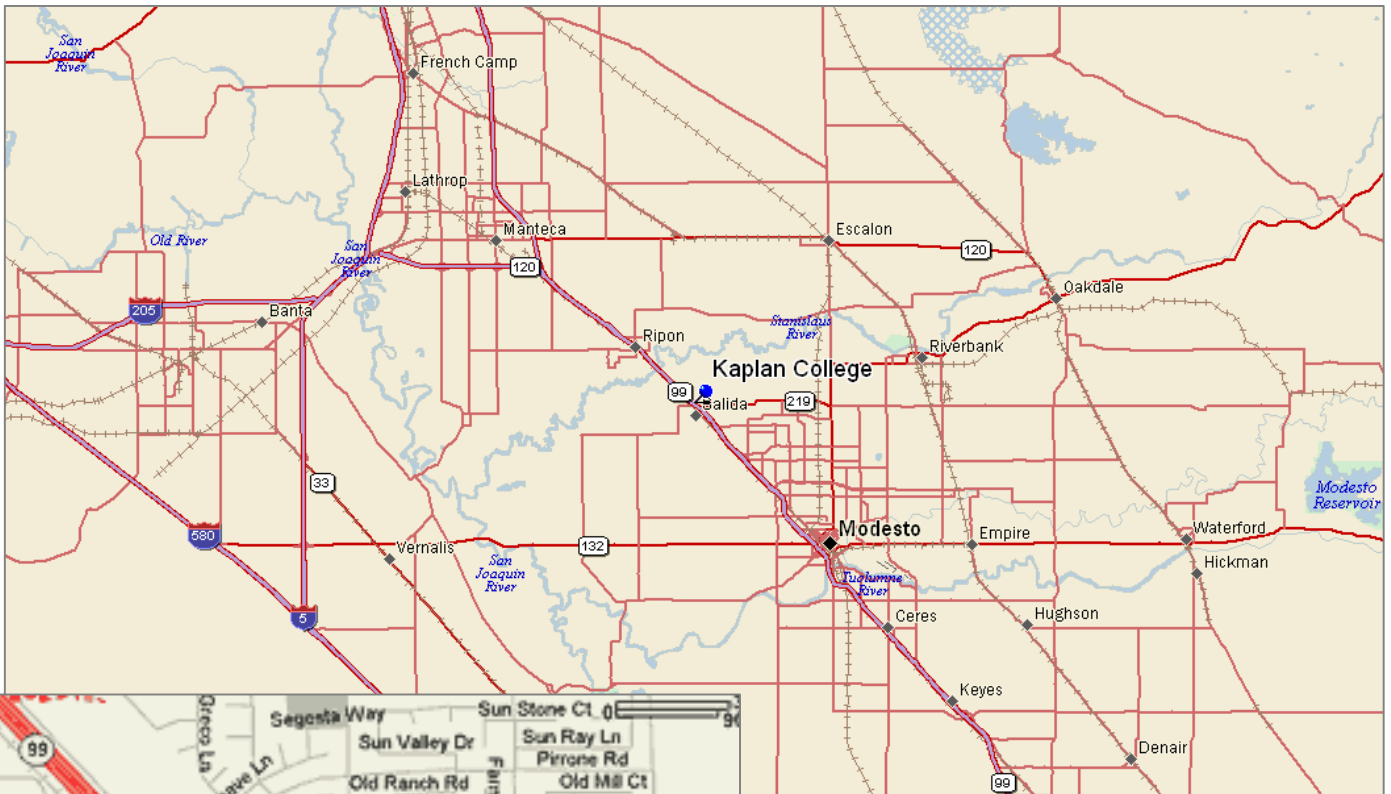

KETTERING NATIONAL SEMINARS – Salida, California

This map is for the Comprehensive Review on February 9,10,11,12, 2011

SEMINAR LOCATION:

Kaplan College
5172 Kiernan Court
Salida, CA 95368
(209) 571-8777

START TIME:

Registration begins at 8:00 AM

DIRECTIONS & PARKING: (<http://getinfo.kaplancollege.com/KaplanCollegePortal/>)

From the South: Take Hwy 99 north. Get off on Kiernan (north of Modesto) and turn right. Take Kiernan to the first left hand turn lane (Kiernan Court) and turn left. Follow Kiernan Court to the end and turn right into the parking lot of Kaplan College.

From the North: Take Hwy 99 south. Go past the town of Ripon and look for the Salida – Kiernan off ramp. Get off on Kiernan and turn left. Take Kiernan over the freeway and turn left at the first left turnout (Kiernan Court). Follow Kiernan Court to the end and turn right into the parking lot of Kaplan College.

Free parking is available on site. Enter the building and look for signs or ask directions to the meeting room.

Need a place to stay?

If you are looking for overnight accommodations, we suggest using www.hotels.com or www.expedia.com. These websites allow you to enter the address where the seminar will be held to locate any hotels in the vicinity. You can then select the hotel that best suits your budget and standards.